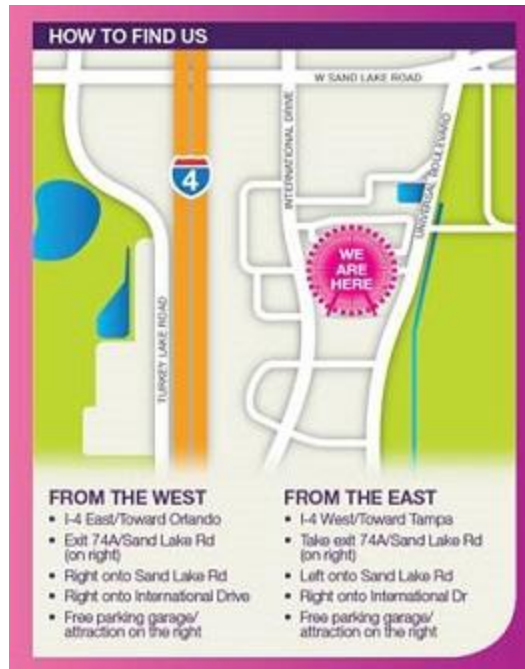

31600007740012892

The Orlando Eye  
With 4D Cinema Experience

## LLF RESELLER VOUCHER

**VISITOR NAME:** philip clarke  
**TICKET TYPE:** 1D ORL PICK 1- ADULT  
**EXPIRES:** 1/22/2018  
**PLU:** RSORL00015  
**Purchase Date:** 1/22/2017

**Trade Acct:** 172  
**T#:** 3028

The Orlando Eye, Madame Tussauds  
Orlando, & SEA LIFE Orlando  
8401 International Drive  
Orlando, FL 32819  
www.officialorlandoeye.com  
www.madametussauds.com/orlando  
www.visitsealife.com/orlando