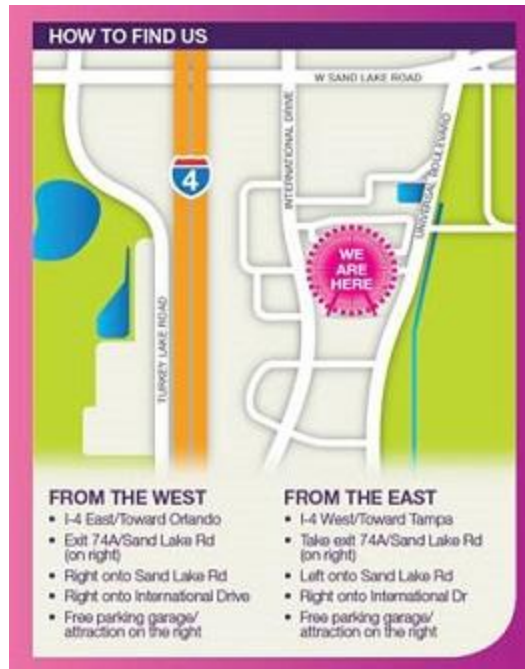

LLF RESELLER VOUCHER

VISITOR NAME: pauline clarke
TICKET TYPE: 1D ORL PICK 1- ADULT
EXPIRES: 1/22/2018
PLU: RSORL00015
Purchase Date: 1/22/2017

Trade Acct: 172
T#: 3028

This ticket is not for RESALE, non Transferable and non Exchangeable. It may be revoked or confiscated by attraction at any time if found to be in fraudulent use or anything other than its original intention. Ticket valid only as listed above. Proof of ID may be required.

The Orlando Eye, Madame Tussauds
Orlando, & SEA LIFE Orlando
8401 International Drive
Orlando, FL 32819
www.officialorlandoeye.com
www.madametussauds.com/orlando
www.visitsealife.com/orlando